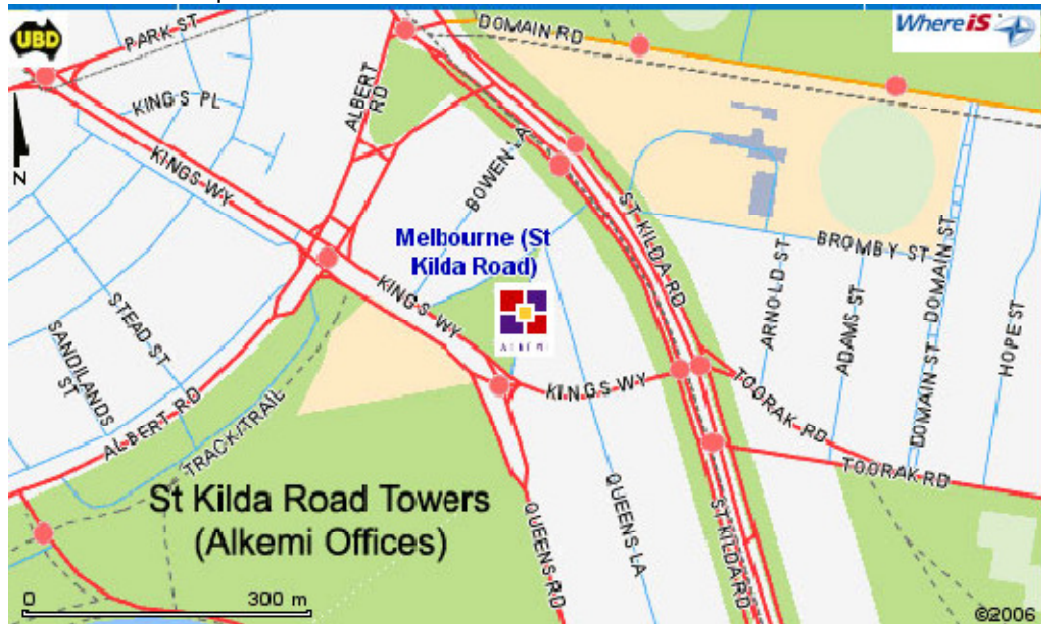

YOUR WEB EFFICIENCY PARTNER

ALKEMI

Alkemi Office Directions

Our Board Room is located at our Melbourne offices at the following address:

Level 1, 1 Queens Road Melbourne Vic 3004

We **are not** in Queens Street in Melbourne's CBD. We are actually closer to the St Kilda Road precinct.

See the below Map:

Once you arrive at our building please **proceed up the stairs** in the entrance foyer up to Level 1. Alkemi will have booked one of the Board Rooms available at the business centre.